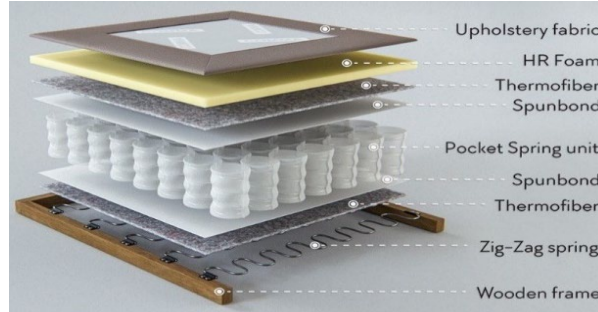

CONFORTLUXE - Technical description sheet

BORA