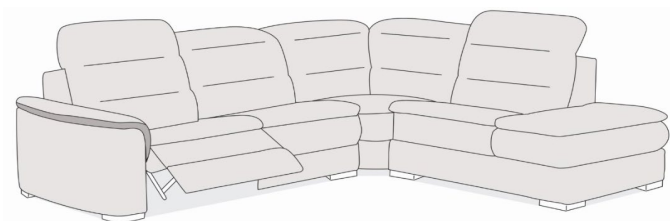

Height (cm) : 91/103
 Seat height (cm) : 48
 Armrest height (cm) : 59

Depth (cm) : 99
 Seat depth (cm) : 54
 Armrest width (cm) : 23

Type of packaging : Bullpack reinforced with cardboard

Upholstery : (see price list Ultima)

CONFORTLUXE - Technical description sheet

MURI

Interior structure : Solid pine wood + plywood + exotic wood

2 colors to specify : 1 for model
1 for detail

Update :

07.03.23