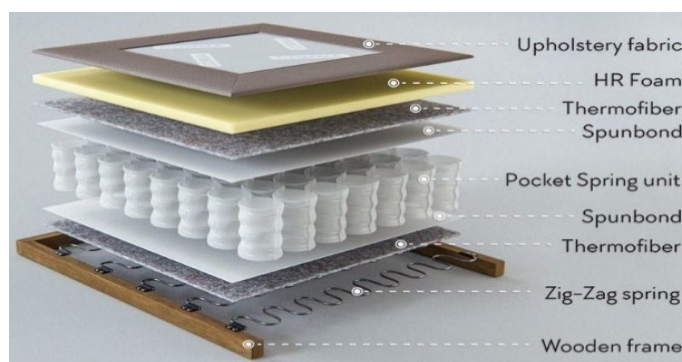

Interior layers seat :

Legs :

Material : wooden	Height (cm) : 4	Color : dark brown

Seating cushions :

☒ Fixed	☐ Loose