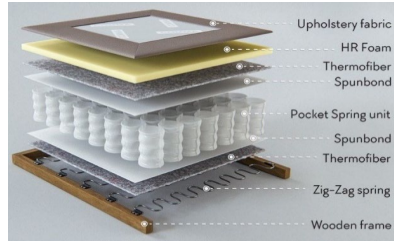

CONFORTLUXE - Technical description sheet

RINO