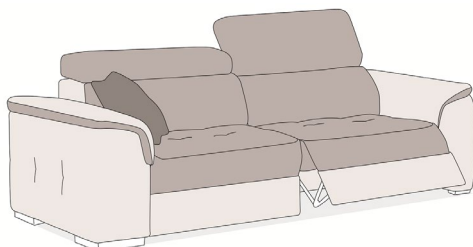

SINGER / PIURA large

Photos Singer

Legs :

Material : metal	Height (cm) : 4	Color :
---------------------	--------------------	---------

Seating cushions :

<input type="checkbox"/> Fixed	<input checked="" type="checkbox"/> Loose	
--------------------------------	---	--

Interior structure : Solid pine wood + plywood + exotic wood

SINGER

3 colors to specify :
1 for model
1 for detail
1 for decoration cushion Unica

PIURA

3 colors to specify :
1 for seating cushions & back cushions
1 for frame
1 for decoration cushion Unica