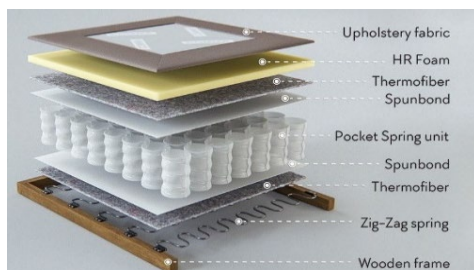

CONFORTLUXE - Technical description sheet

PACE