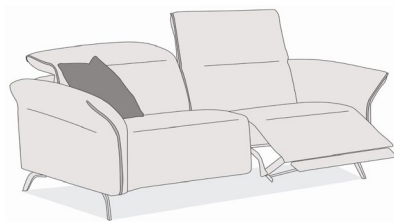

Interior layers seat :

Legs :

Material : metal	Height (cm) : 13	Color : black

Seating cushions :

☒ Fixed	☐ Loose	

Interior structure :

Solid pine wood + plywood + exotic wood

3 colors to specify :

- 1 for model
- 1 for detail
- 1 for decoration cushion Unica