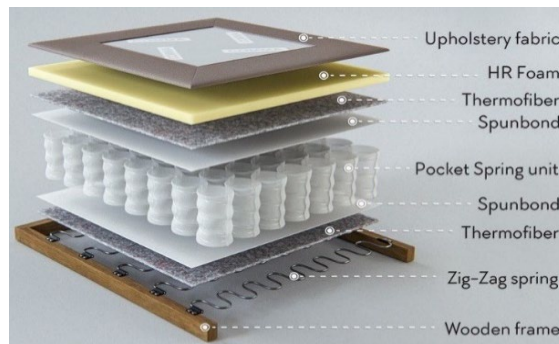

CONFORTLUXE - Technical description sheet

LUNGO

Combination + width (cm)	Net weight Without packaging (kilos)	Dimensions in packaging (cm) + Volume (m3)	Gross weight With packaging (kilos)
Recliner supplement (3211-1310-1301-1300)	15,9	/	/
Recliner supplement (2511-1510-1501-1500)	15,3	/	/
Recliner supplement (2011-1211-1210-1201-1200)	15,2	/	/

Height (cm) : 108
Seat height (cm) : 44
Armrest height (cm) : 53
Armrest width (cm) : 25

Depth (cm) : 100
Seat depth (cm) : 55
Depth recliner open (cm) : 159

Type of packaging : Bullpack reinforced with cardboard

Upholstery : (See price list Ultima)

Furnishing :

Seat	☒ PU foam	☒ Pocket spring	Density (kg/m³) : 35
Back	☒ PU foam	☒ Flocca	Density (kg/m³) : 23
Arm	☒ PU foam	☐ Flocca	Density (kg/m³) : 30

Suspension seat :

☒ Z-Spring/Nossag	☐ Webbing/Sangles	

Interior layers seat :