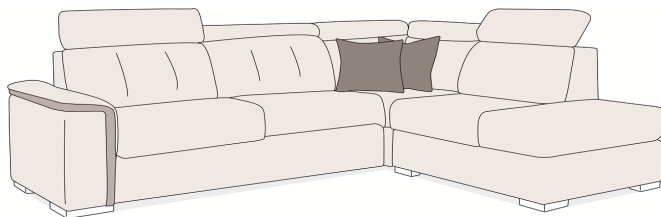

3 colors to specify :

1 for model

1 for detail

1 for decoration cushion Unica