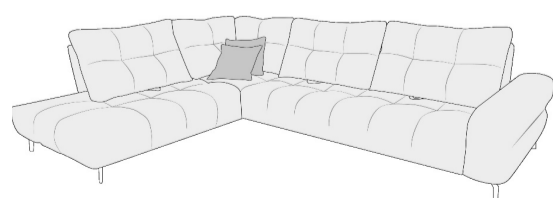

Assembled:

2 colors to specify :

1 FOR MODEL
1 FOR DECORATION CUSHION UNICA

* The weight is approximate and will be adjusted after the production of the elements