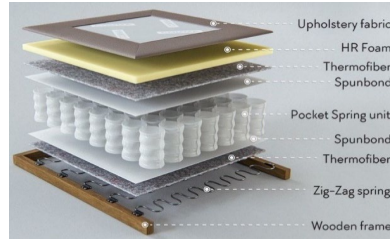

CONFORTLUXE - Technical description sheet

POP