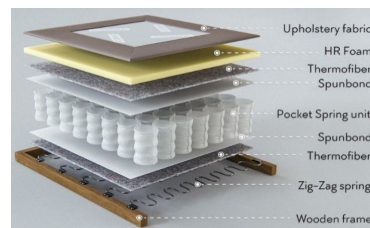

CONFORTLUXE - Technical description sheet

MOON

Combination + width (cm)	Net weight Without packaging (kilos)	Dimensions in packaging (cm)	Volume in packaging (m3)	Gross weight With packaging (kilos)	Name of decoration cushion + size	# deco cushions
  5000	53	120*93*120	1,34	54	/	/
UNICA	0,5	47 x 47 x 12	0,03	0,60	/	/

Height (cm) :	90	Depth (cm) :	109
Seat height (cm) :	44	Seat depth (cm) :	65
Armrest height (cm) :	44	Armrest width (cm) :	29

Type of packaging : Bullpack reinforced with cardboard

Upholstery :

☒ cat. B (all fabrics)	☒ cat. C (all fabrics)	☒ cat. D (all fabrics)	☐ Azores

Furnishing :

Seat (standard)	☒ PU foam	☒ Pocket spring	Density (kg/m³) :	25
Seat (firm)	NOT POSSIBLE			
Back	☒ PU foam	☒ Flocca	Density (kg/m³) :	25
Arm	☒ PU foam	☐ Flocca	Density (kg/m³) :	25

Suspension seat :

☒ Z-Spring/Nossag	☐ Webbing/Sangles

Interior layers seat :